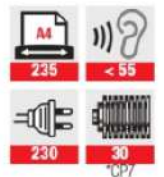

**INFORMATION
SECURITY**

INTIMUS 45 IN THE OFFICE

- ▶ Low noise level
- ▶ Integrated Auto Reverse Function for easy removal of paper jams
- ▶ Illuminated indicators for stand-by, basket full, door open and paper jam
- ▶ Sealed dust-free design with robust wooden cabinet
- ▶ Mounted on rollers for flexible use

SPECIFICATION			
Model	45 SP2	45 CP4	45 CP5
Cutting size	3,8 mm	3,8 x 30 mm	1,9 x 15 mm
Bin volume	45 l	45 l	45 l
Suitable for	2-4 persons	2-4 persons	2-4 persons
Security Level (DIN 66 399)	P-2 / O-1 / T-2 ⁺	P-4 / F-1 / O-1 / T-2 ⁺	P-5 / F-2 / O-1 / T-2 ⁺
Shredding capacity*	22-24 (sheets) 70 g/m ²	13-15 (sheets) 70 g/m ²	10-11 (sheets) 70 g/m ²
	19-21 (sheets) 80 g/m ²	11-13 (sheets) 80 g/m ²	9-10 (sheets) 80 g/m ²
Cutting speed	8 mm/s	7 mm/s	7 mm/s
Throughput** (sheets/min)	388 (sheets/min) 70 g/m ²	291 (sheets/min) 70 g/m ²	210 (sheets/min) 70 g/m ²
	339 (sheets/min) 80 g/m ²	259 (sheets/min) 80 g/m ²	178 (sheets/min) 80 g/m ²
Shreddert auch	   	   	   
Dimensions (W/D/H)	45 x 39 x 66 cm	45 x 39 x 66 cm	45 x 39 x 66 cm

** theoretical average performance paper/min

HIGH SECURITY SHREDDER

SPECIFICATION	
Model	45 CP7
Cutting size	0,8 x 4,5 mm
Bin volume	45 l
Suitable for	2-4 persons
Security Level (DIN 66 399)	P-7 / F-3
Shredding capacity*	5-6 (sheets) 70 g/m ²
	4-5 (sheets) 80 g/m ²
Cutting speed	15 mm/s
Throughput** (sheets/min)	97 (sheets/min) 70 g/m ²
	81 (sheets/min) 80 g/m ²
Dimensions (W/D/H)	45 x 39 x 66 cm