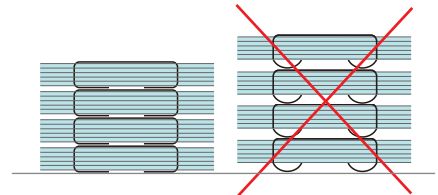

Auto Electric Stapler

- Automatic Stapling
- Easy Operation
- Effortless
- Time-saving
- Stapling Depth: 7mm

Operation Video

Flat Clinch

ST-50 / ST-70

ST-50

Staple Cartridge
(5000pcs / Cartridge)

ST-70

Staple Cartridge
(5000pcs / Cartridge)

Technical Data

Model	Capacity	Speed	Weight	Power	Packing
ST-50	50 Sheets (70gsm)	120 Staples per minute	1.8kg	DC 24V 2.1A	230x185x185mm
ST-70	70 Sheets (70gsm)		2kg		