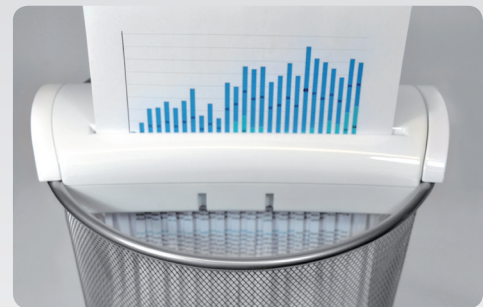

STRIP CUT PAPER SHREDDER (MA 501-I)

Compact, versatile document shredder

- Ideal for home use for the quick shredding of paper
- Simple and easy to use with automatic start/stop function
- Safe forward and reverse function to clear paper jams
- Portable and versatile to fit most household bins (round household bin Ø 27.5 ~ 37.5 cm)
- After use, save space by simply taking it off the bin and storing it away

Technical Specifications

| | |
|--------------------------------------|---------------------------------------|
| Product | MA 501-I |
| Dimensions (W x D x H) | 302 x 113 x 68,5 mm |
| Weight | 0.93 kg |
| Working width | 220 mm (DIN A4) |
| Cutting speed | up to 6 sheets (80 g/m ²) |
| Cutting type | strip cut (cutting format: 6 mm) |
| Automatic start/stop-function (auto) | yes |
| Reverse-function (rev) | yes |
| Input voltage | 220 - 240 V, 50 Hz |
| Power consumption | 190 Watt |
| Decibel | approx. 70 dB |