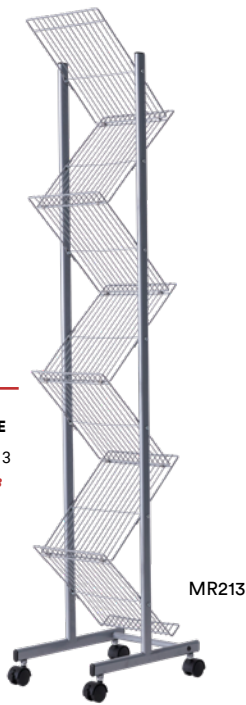

BUILD UP SIZE W X H X D (MM)	CODE
310 X 1350 X 330	MR1518
480 X 1350 X 330	MR1528

PRICE LIST **NO. 88**

MR1518

MR1528

BUILD UP SIZE W X H X D (MM)	CODE
295 X 1600 X 270	MR213

PRICE LIST **NO. 88**

MR213

BUILD UP SIZE W X H X D (MM)	CODE
680 X 790 X 440	WPN38
695 X 850 X 365	NEWS68

PRICE LIST **NO. 88**

WPN38

NEWS68

BUILD UP SIZE W X H X D (MM)	CODE
310 X 1080 X 350	MR1601
480 X 1080 X 350	MR1602

PRICE LIST **NO. 88**

MR1601

MR1602