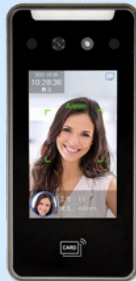

Fingerprint

Card

Password

Door Access

Excel

Usb

D250 Door Access & Time Attendance

A card ID, fingerprint, password, or a combination of all three are supported by the access control and time attendance system D250. For those who want the conventional punch card system with a modern twist, the D250 makes an in-out door access system that is complete and reasonably priced.

Excel Report

User friendly In Out excel report with LATE and Early Out highlighted.

Ultra Smooth Touchpad

Backlight touchpad easy to see even in low light place

Small Yet Packed With Power

A remarkable 3,000 Users and 230,000 transaction logs can be stored in the D250

Secure and Flexible Verification

D250 provide you with a number of verification methods, including a fingerprint, password, card, or combination of options.

Easy Data Management

All you need is a USB flash disk to transfer transaction logs to your computer. It is that easy!

SPECIFICATIONS

Authorized Reseller :

Door Access

ATTENDANCE LINE-UP

TT-51AI

TT-52AI

TT-53AI

SA260