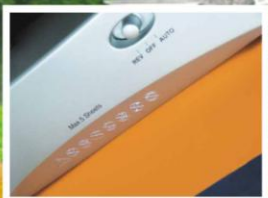

## Features

- ✓ 220mm Wide paper entry Slot
- ✓ Automatic start/stop function
- ✓ With Auto/Off/Reverse Button
- ✓ Shred Documents up to max 5 sheets
- ✓ Compact Size & powerful Motor
- ✓ Suitable for home & office use