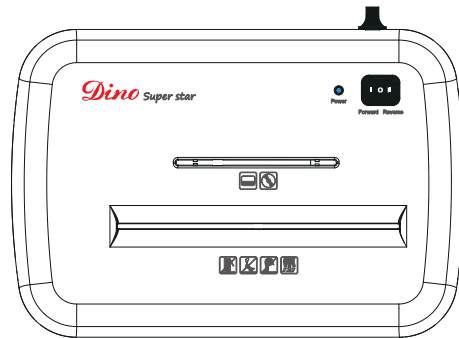

## Crosscut Shredder DINO Super Star

Two mounted slots for paper and media

Sheet Capacity <b>8</b> sheets	Cut Size <b>2.0x15</b> mm
Rated Time of Use <b>8</b> minutes	<b>LOW NOISE</b>

Working Panel

### FEATURES :

1. Auto start with photo cell
2. Auto stop if paper jams
3. Auto cut off if bin is open
4. Auto cut off motor over heated
5. Can shred paper and IC Card
6. Metal gears
7. Mobile on castors
8. ABS casing

### SPECIFICATION :

POWER:	AC220V 50HZ
INPUT POWER:	149W
SHEET CAPACITY:	8(A4,70g)/1CD
SHRED SIZE:	2x15mm
SPEED:	2m/min
ENTRY WIDTH:	220/125mm
CONTAINER:	14L
DIMENSION:	353x240x461mm
NET WEIGHT:	8kg