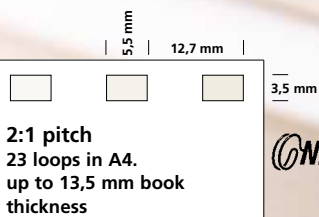

WORKFLOW

Punching

Insert paper into the punching slot and pull the lever forward to punch the paper.

Inserting

After punching insert the sheets into the integrated holding fixture.

Closing

Take punched book out of the holding fixture and put it vertically into the closing unit. To close the wire element.

Ready !

By using the integrated measuring scale it is very easy to determine the diameter of the wire element. Put the book under the measuring scale, push the slider downwards and read the correct diameter of the binding element.

The adjustment scale helps to select the punching function as well as the different diameters for closing.

Order no. 494 720330 (0608)

SPECIFICATIONS - AT A GLANCE

	private RW	private eco
Pitch	3:1	2:1
Sizes	A4 and A5	A4 and A5
Punching capacity	up to 10 sheets*	up to 12 sheets*
max. book thickness	up to 120 sheets* (12 mm)	up to 135 sheets* (13,5 mm)
max. binding width	up to 300 mm	up to 300 mm
possible Ø	3/16" - 9/16" 5,5 - 14,3 mm	1/4" - 5/8" 6,9 - 16 mm
number of loops	A4 = 34 loops A5 = 24 loops	A4 = 23 loops A5 = 16 loops
number of punch pins	34	23
length, width, height	30 x 54 x 14 cm	30 x 54 x 14 cm

Technical modifications reserved * 80 g/qm paper

ONE PITCH®

RENZ RING WIRE®

Wire comb binding elements are available in 9 different standard colours and in 5 metallic colours. Premium quality.

Standard colours:
white, black, red, blue, green, grey, bronze, silver blank, silver transparent
Metallic colours:
blue, red, green, gold, yellow fluorescent

PACKED ON WIRE PACK®