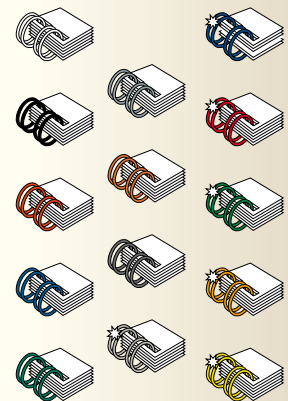

FEATURES

- [+] The reasonably priced model for **RENZ RING WIRE®** and **ONE PITCH®** wire comb binding.
- [+] for sizes A4 and A5
- [+] punching capacity up to 12 sheets*
- [+] adjustable side stop
- [+] holding fixture for binding elements
- [+] Renz **private RW** in 3:1 pitch
binding capacity up to 120 sheets (12,0 mm)
- [+] Renz **private eco** in 2:1 pitch
binding capacity up to 135 sheets (13,5 mm)

The adjustment scale helps to select the punching function as well as the different diameters for closing.

Order no. 494 720330 (0608)

SPECIFICATIONS - AT A GLANCE

	private RW	private eco
Pitch	3:1	2:1
Sizes	A4 and A5	A4 and A5
Punching capacity	up to 10 sheets*	up to 12 sheets*
max. book thickness	up to 120 sheets* (12 mm)	up to 135 sheets* (13,5 mm)
max. binding width	up to 300 mm	up to 300 mm
possible Ø	3/16" - 9/16" 5,5 - 14,3 mm	1/4" - 5/8" 6,9 - 16 mm
number of loops	A4 = 34 loops A5 = 24 loops	A4 = 23 loops A5 = 16 loops
number of punch pins	34	23
length, width, height	30 x 54 x 14 cm	30 x 54 x 14 cm

Technical modifications reserved * 80 g/qm paper

ONE PITCH®

RENZ RING WIRE®

Wire comb binding elements are available in 9 different standard colours and in 5 metallic colours. Premium quality.

Standard colours:
white, black, red, blue, green, grey, bronze, silver blank, silver transparent
Metallic colours:
blue, red, green, gold, yellow fluorescent