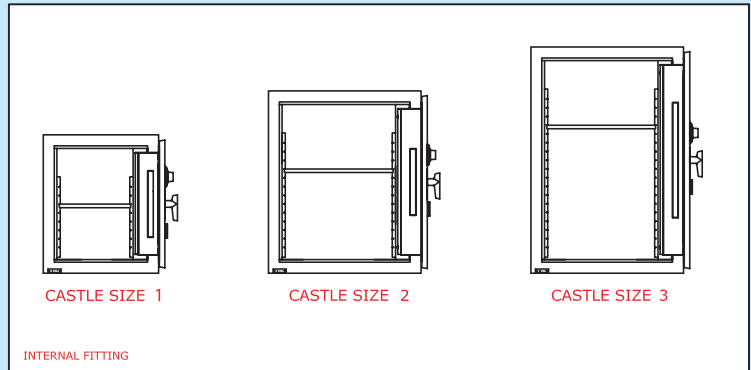

Product Specifications

SIZE	External (mm)					Internal (mm)						Capacity (Litres)	No. of Shelf	
	(A) Height	(B) Width	(C) Depth	(D) Clear depth over furniture	(E) Furniture Projection	(F) Height	(G) Width	(H) Depth	(I) Door Swing	(J) Depth with door at 90°	(K) Width when door is open at 90°			Nett weight (Kg)
1	630	525	475	558	58	506	345	300	490	950	610	320	52	1
2	830	695	475	558	58	706	515	300	660	1120	780	510	109	1
3	1030	695	565	648	58	906	515	390	660	1210	780	680	182	1

The Single Door Inner Compartment shown in the picture is an Optional Item.

Keyless Combination Lock

Secured by one 3-wheel Keyless Combination Lock. Capable of 1,000,000 changes of code. The operation of this lock is simple. The code can be changed easily and security can be maintained over the safe whenever there is a change of staff.

Key Lock

Secured by one 8-lever double bitted Key Lock certificated under UL 437.

Authorised dealer:

Options

- **Night Drawer Trap (NDT)** - Allow for effective deposit of cash and documents through a secured drawer without having to open the safe's main door. Upon closing the drawer, the contents would fall into the safe. An "Anti-Fishing Plate" is also incorporated to protect against 'fishing' attempts to remove the safe's content through the Trap.
  Drawer Clear Opening : 239mm(W) x 153mm(H) x 125mm(D)
  Night Drawer Trap External Height : 254mm
- **Envelope Slot** - Specially designed with a slit 13mm (W) x 152mm (L) on the top surface of the safe to facilitate easy and convenient deposit of small amount of cash and other less bulky documents without having to open the safe. Like the NDT, an "Anti-Fishing Plate" is installed to protect against 'fishing' attempts.
- A choice of two or three movement timelocks (*restricted to size 2 and size 3 only*) may also be fitted as an additional requirement. Other electronically operated locks may also be fitted as an option.
- A **Single Door Inner Compartment** with height 102mm can be fitted at the top of the safe as an Option.

Chubbsafes

Trusted the world over.

CHUBB MALAYSIA SDN. BHD. (7652-K)
Kompleks Sime Darby, Persiaran Kawajipan,
USJ 7, 47600 UEP Subang Jaya,
Selangor Darul Ehsan, Malaysia.
Tel: +603-5636 2824 Fax: +603-5635 3066

Website: <http://energy.simedarby.com>

'Chubb' is a registered trademark owned by Chubb plc and is used under license

Note: Chubbsafes policy is one of constant improvement. We reserve the right to alter any specification contained in this publication without prior notification. Variance ± 5mm.

A member of the Sime Darby Group