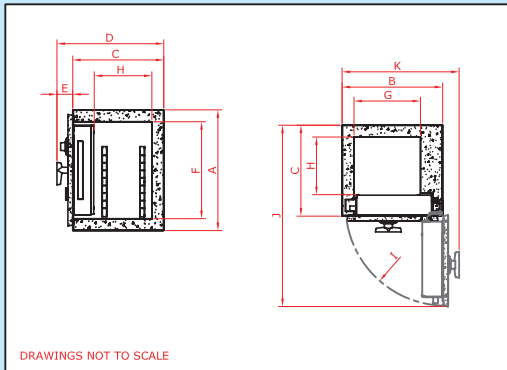

Chubb safes
Trusted the world over.

BURGLAR
RESISTANT

Product Specifications

SIZE	External (mm)					Internal (mm)						Capacity (Litres)	No. of Shelf	
	(A) Height	(B) Width	(C) Depth	(D) Clear depth over furniture	(E) Furniture Projection	(F) Height	(G) Width	(H) Depth	(I) Door Swing	(J) Depth with door at 90°	(K) Width when door is open at 90°			Nett weight (Kg)
1	630	525	475	558	58	506	345	300	490	950	610	320	52	1
2	830	695	475	558	58	706	515	300	660	1120	780	510	109	1
3	1030	695	565	648	58	906	515	390	660	1210	780	680	182	1